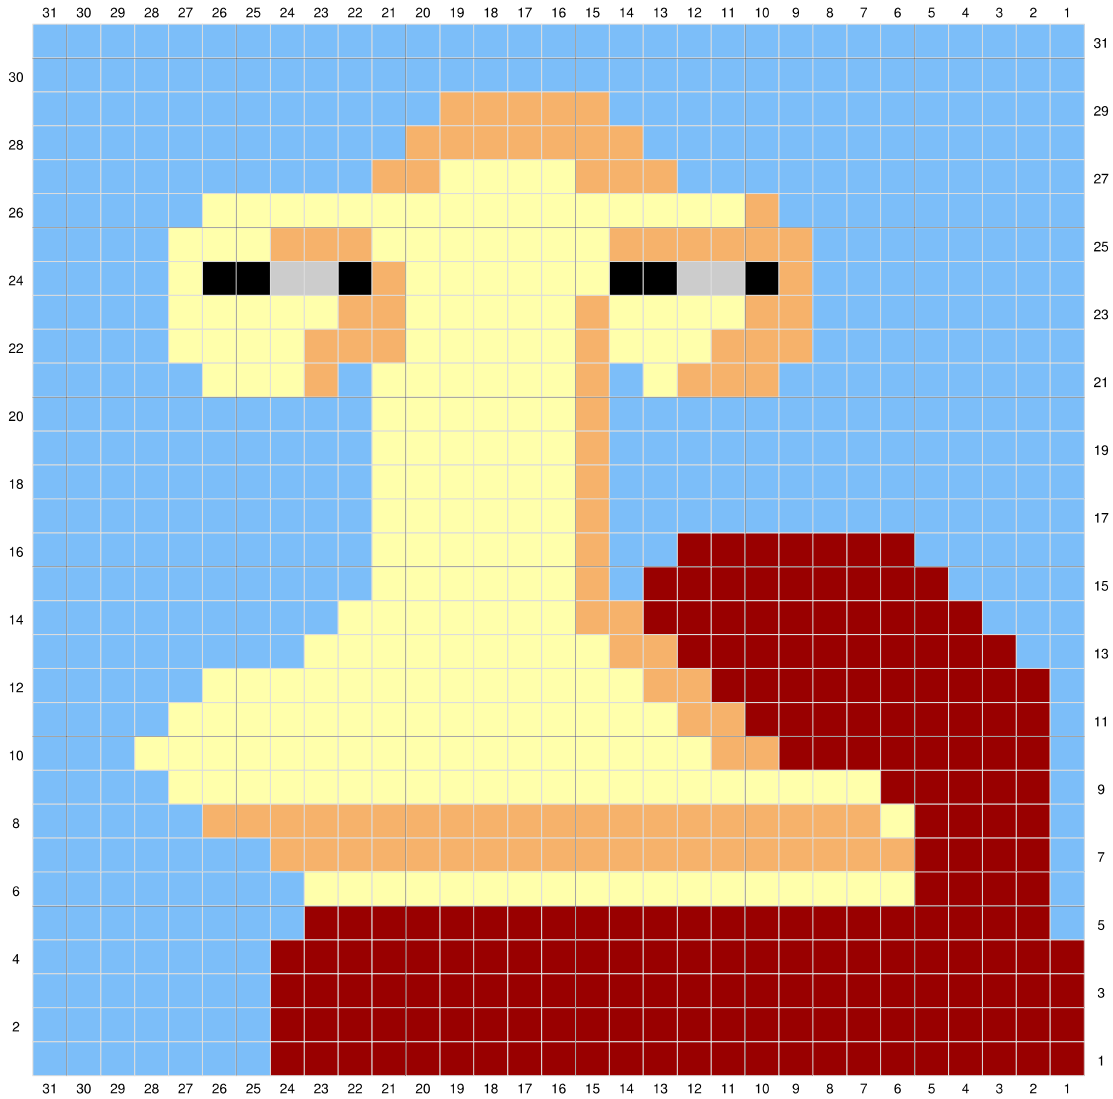

Momaw Nadon

Designed by Janet Miller Lindner

- Taupe
- Light Grey
- Burgandy
- Black
- Pastel Yellow
- Sky Blue

Ledger

TA – Taupe

LG – Light Grey

BU = Burgandy

B – Black

PY – Pastel Yellow

SB – Sky Blue

Written Pattern

- ← Row 1 [RS]: (BU) x 24, (SB) x 7
- Row 2 [WS]: (SB) x 7, (BU) x 24
- ← Row 3 [RS]: (BU) x 24, (SB) x 7
- Row 4 [WS]: (SB) x 7, (BU) x 24
- ← Row 5 [RS]: SB, (BU) x 22, (SB) x 8
- Row 6 [WS]: (SB) x 8, (PY) x 18, (BU) x 4, SB
- ← Row 7 [RS]: SB, (BU) x 4, (TA) x 19, (SB) x 7
- Row 8 [WS]: (SB) x 5, (TA) x 20, PY, (BU) x 4, SB
- ← Row 9 [RS]: SB, (BU) x 5, (PY) x 21, (SB) x 4
- Row 10 [WS]: (SB) x 3, (PY) x 17, (TA) x 2, (BU) x 8, SB
- ← Row 11 [RS]: SB, (BU) x 9, (TA) x 2, (PY) x 15, (SB) x 4
- Row 12 [WS]: (SB) x 5, (PY) x 13, (TA) x 2, (BU) x 10, SB
- ← Row 13 [RS]: (SB) x 2, (BU) x 10, (TA) x 2, (PY) x 9, (SB) x 8
- Row 14 [WS]: (SB) x 9, (PY) x 7, (TA) x 2, (BU) x 10, (SB) x 3
- ← Row 15 [RS]: (SB) x 4, (BU) x 9, SB, TA, (PY) x 6, (SB) x 10
- Row 16 [WS]: (SB) x 10, (PY) x 6, TA, (SB) x 2, (BU) x 7, (SB) x 5
- ← Row 17 [RS]: (SB) x 14, TA, (PY) x 6, (SB) x 10
- Row 18 [WS]: (SB) x 10, (PY) x 6, TA, (SB) x 14
- ← Row 19 [RS]: (SB) x 14, TA, (PY) x 6, (SB) x 10
- Row 20 [WS]: (SB) x 10, (PY) x 6, TA, (SB) x 14
- ← Row 21 [RS]: (SB) x 9, (TA) x 3, PY, SB, TA, (PY) x 6, SB, TA, (PY) x 3, (SB) x 5
- Row 22 [WS]: (SB) x 4, (PY) x 4, (TA) x 3, (PY) x 5, TA, (PY) x 3, (TA) x 3, (SB) x 8
- ← Row 23 [RS]: (SB) x 8, (TA) x 2, (PY) x 4, TA, (PY) x 5, (TA) x 2, (PY) x 5, (SB) x 4
- Row 24 [WS]: (SB) x 4, PY, B2, (LG) x 2, B, TA, (PY) x 6, B2, (LG) x 2, B, TA, (SB) x 8
- ← Row 25 [RS]: (SB) x 8, (TA) x 6, (PY) x 7, (TA) x 3, (PY) x 3, (SB) x 4
- Row 26 [WS]: (SB) x 5, (PY) x 16, TA, (SB) x 9
- ← Row 27 [RS]: (SB) x 12, (TA) x 3, (PY) x 4, (TA) x 2, (SB) x 10
- Row 28 [WS]: (SB) x 11, (TA) x 7, (SB) x 13
- ← Row 29 [RS]: (SB) x 14, (TA) x 5, (SB) x 12
- Row 30 [WS]: (SB) x 31
- ← Row 31 [RS]: (SB) x 31