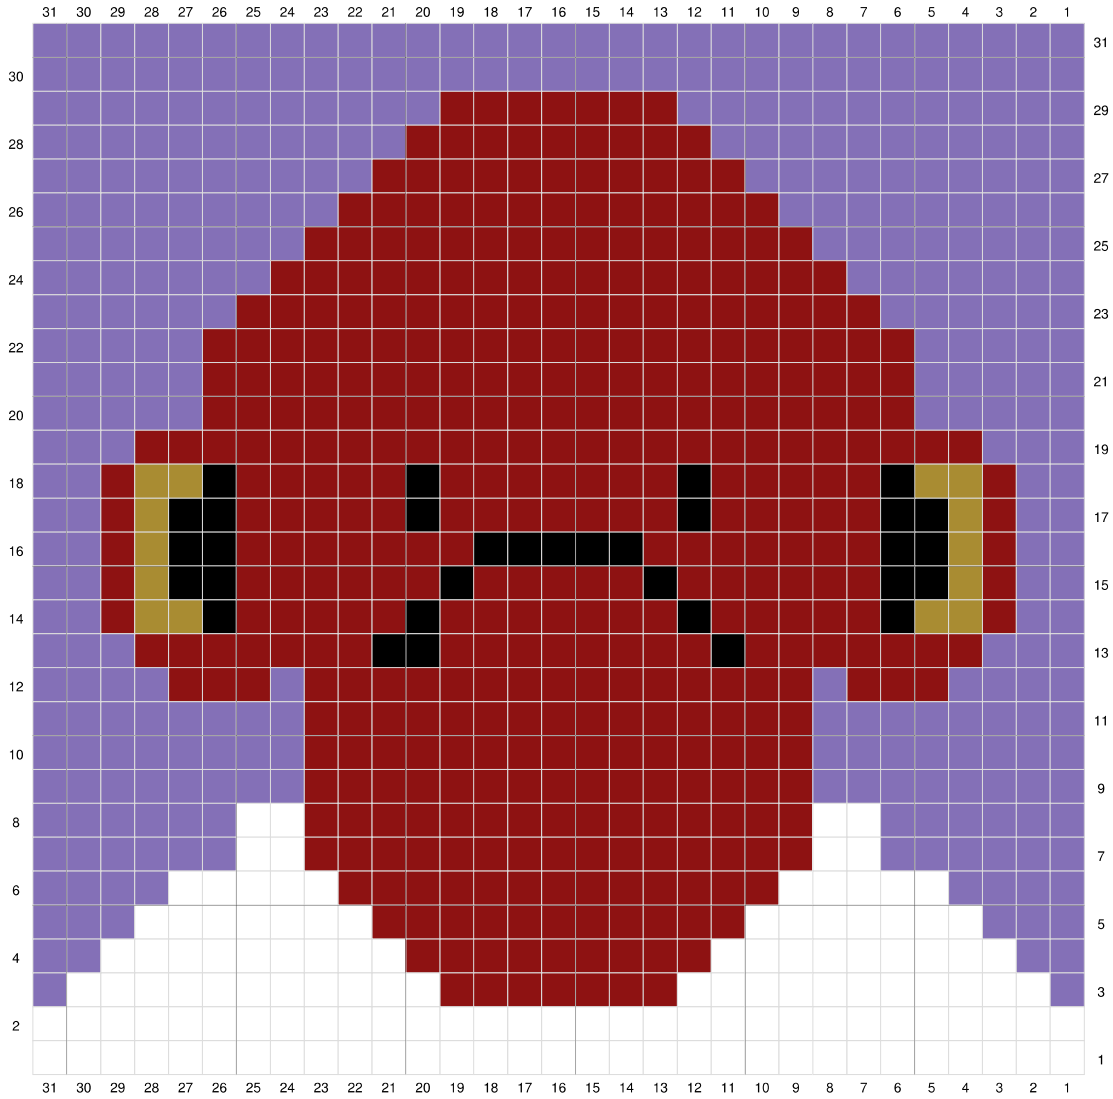

# ADMIRAL ACKBAR

*Designed By Janet Miller Lindner*

-  White
-  WINDSOR BLUE
-  Pumpkin
-  BLACK
-  TERRACOTTA/BRICK

## Ledger

W – White

WB – Windsor Blue

PK - Pumpkin

B – Black

T = Terracotta/Brick

← Row 31 [RS]: (WB) x 31