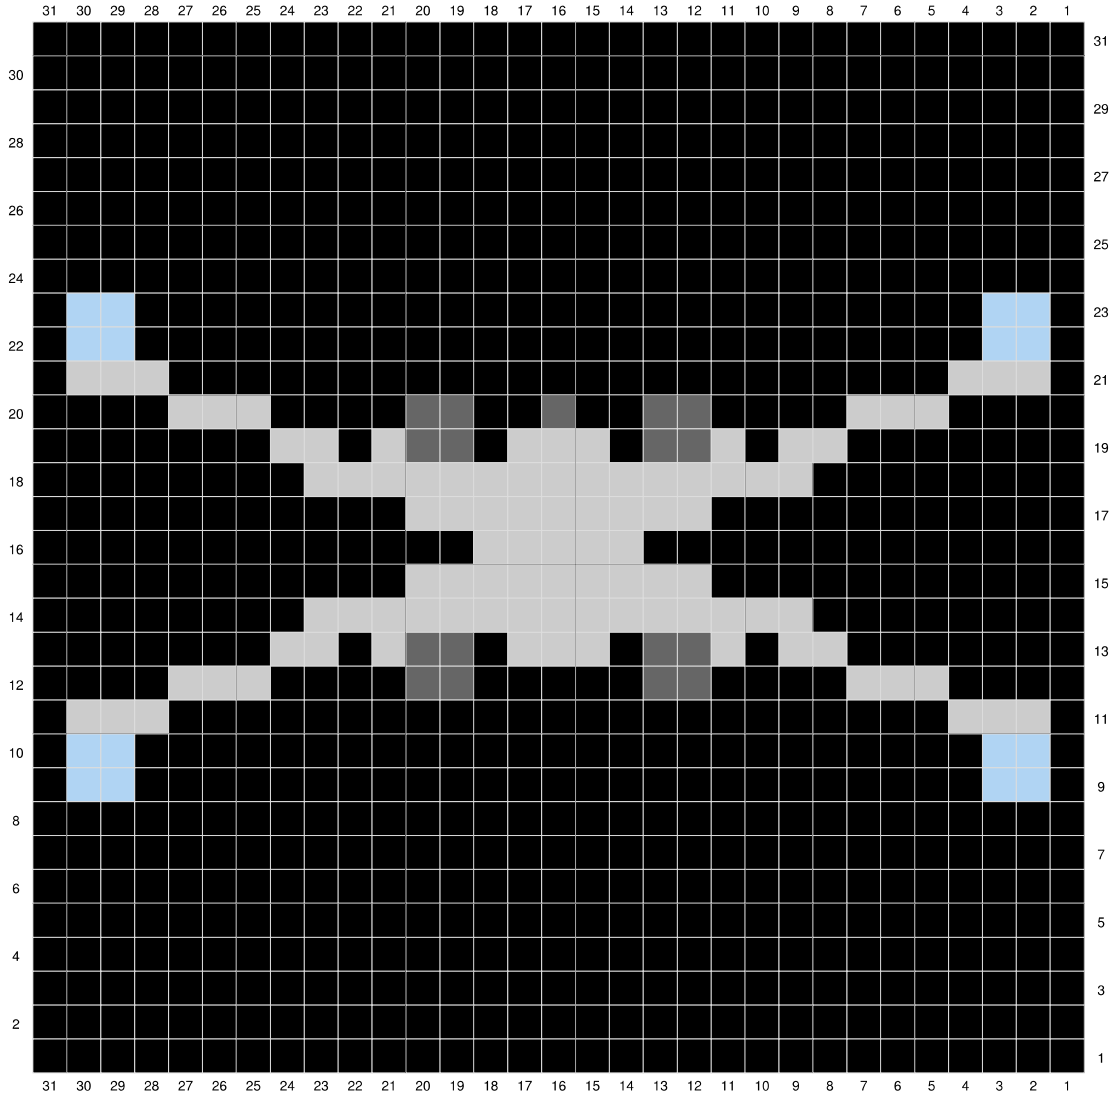

# X-Wing Fighter 30

Designed By Janet Miller Lindner

- Black
- Medium Grey
- Light Grey
- Pastel Blue

## Ledger

B – Black

MG - Medium Grey

LG – Light Grey

PB – Pastel Blue

## Written Pattern

← Row 1 [RS]: B31

→ Row 2 [WS]: B31

← Row 3 [RS]: B31

→ Row 4 [WS]: B31

← Row 5 [RS]: B31

→ Row 6 [WS]: B31

← Row 7 [RS]: B31